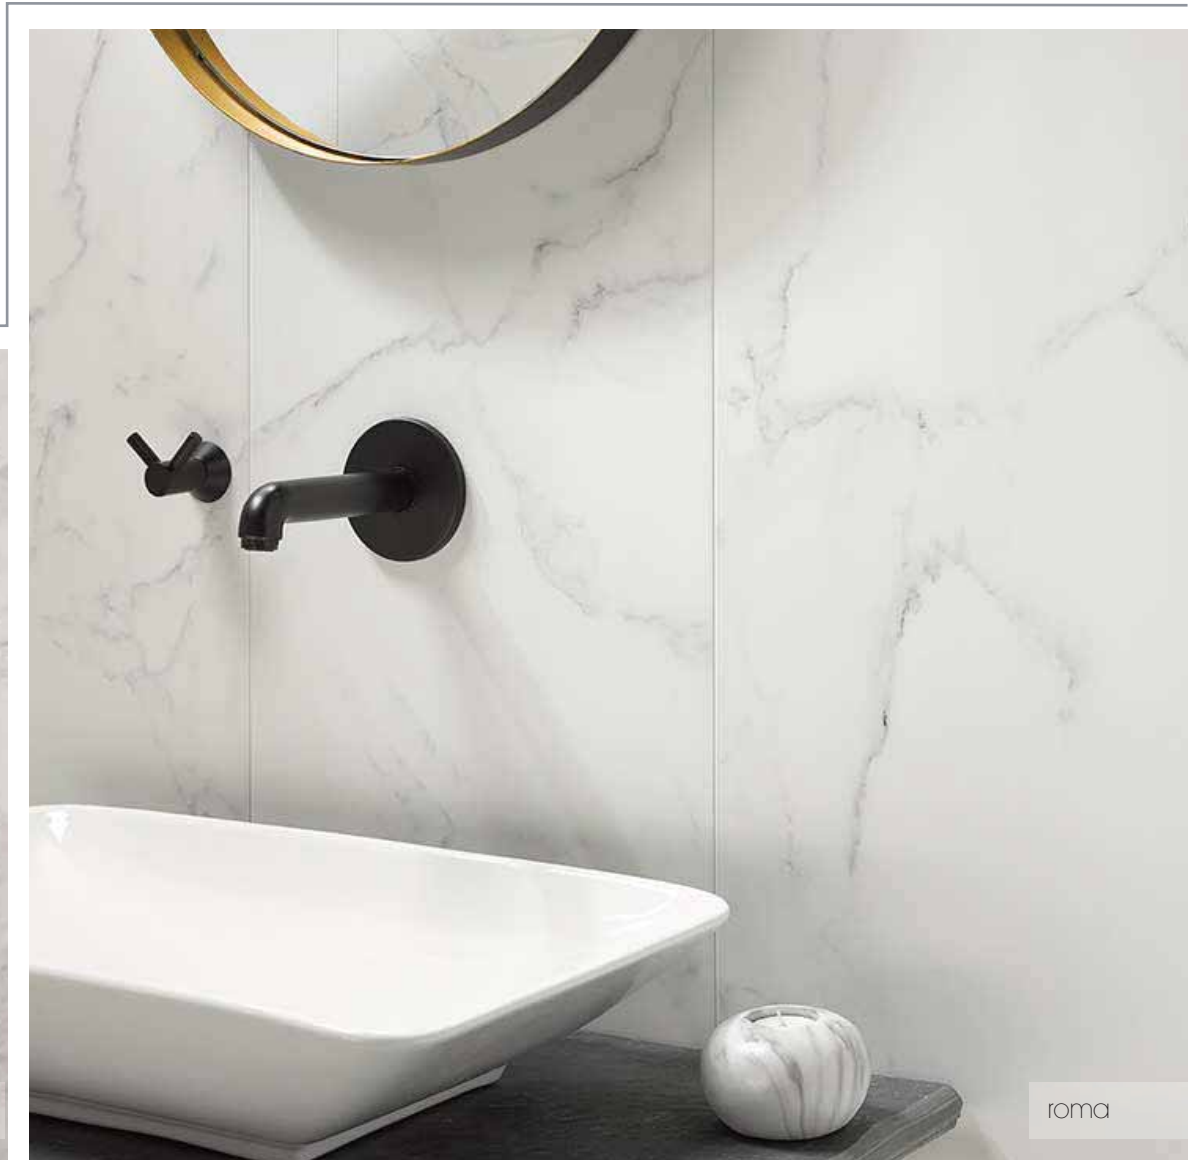

Marborex wall and ceiling panels can be installed over the top of existing tiles. They require no grout and save time, making it possible to transform a room in half the time usually required for tiling.

Style and practicality join forces with Marbrex waterproof panels. Ideal for bathrooms, kitchens and other rooms in the home, these durable and low maintenance panels put the fun into functional.

The honeycomb construction of these waterproof and hygienic panels help to reduce condensation and therefore eliminate mould growth.

The semi-matt, metallic finish of Fired Earth provides a dramatic, yet glamorous backdrop in a bathroom. The crisp white lines of a bathroom suite pop against these striking panels!

fired earth

Marble has and always will be a classic material for use with its luxurious and clean finish in the home. Our Florence and Roma designs achieve the designer demeanor of marble without the associated price tag.