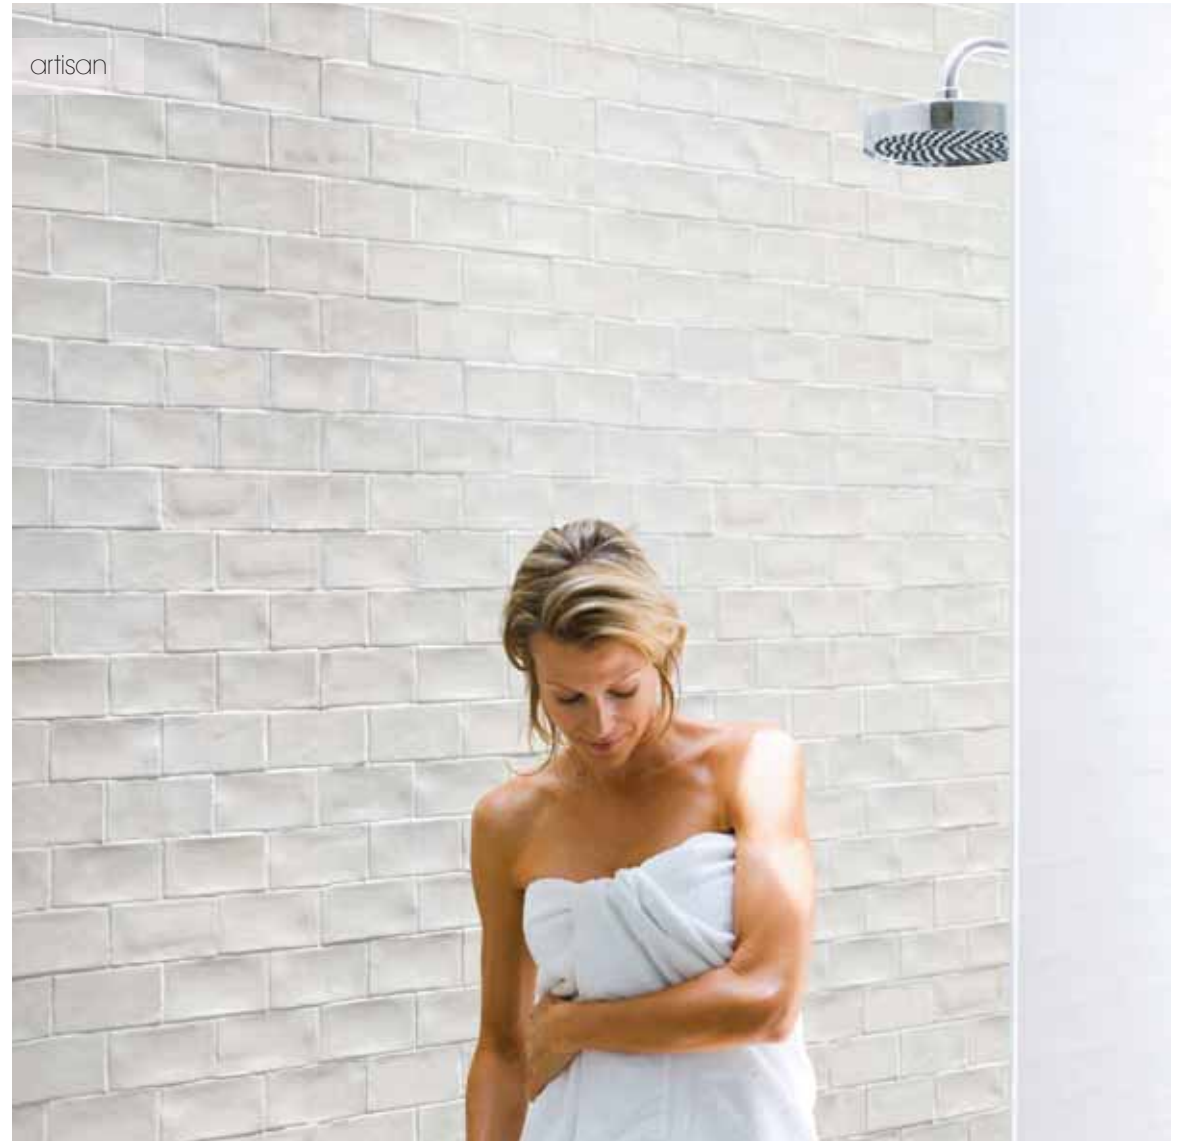

## ciment and ciment deux

Metro style wall tiles are identified as an iconic and classic part of interiors worldwide.

Achieve the look with either our crisp, bevel edged Subway tile design or our glazed Artisan tile finish.