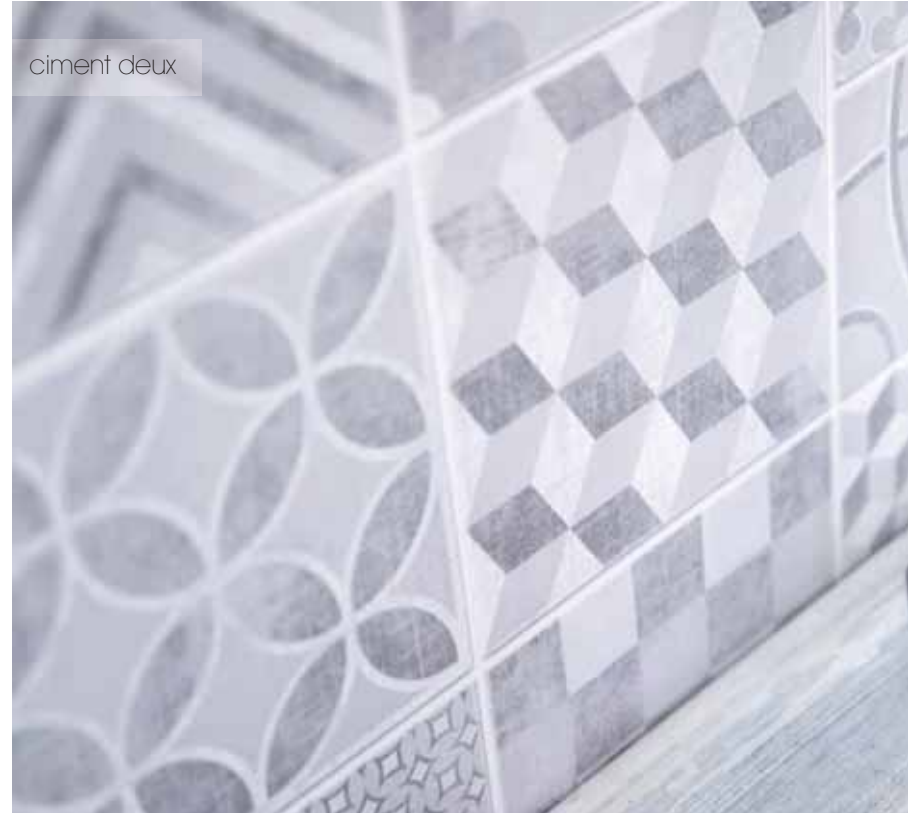

ciment deux

The Ciment range allows for originality with its co-ordinating tile designs. These can be used to create zones in a room while maintaining a sense of cohesion.

ciment and ciment deux