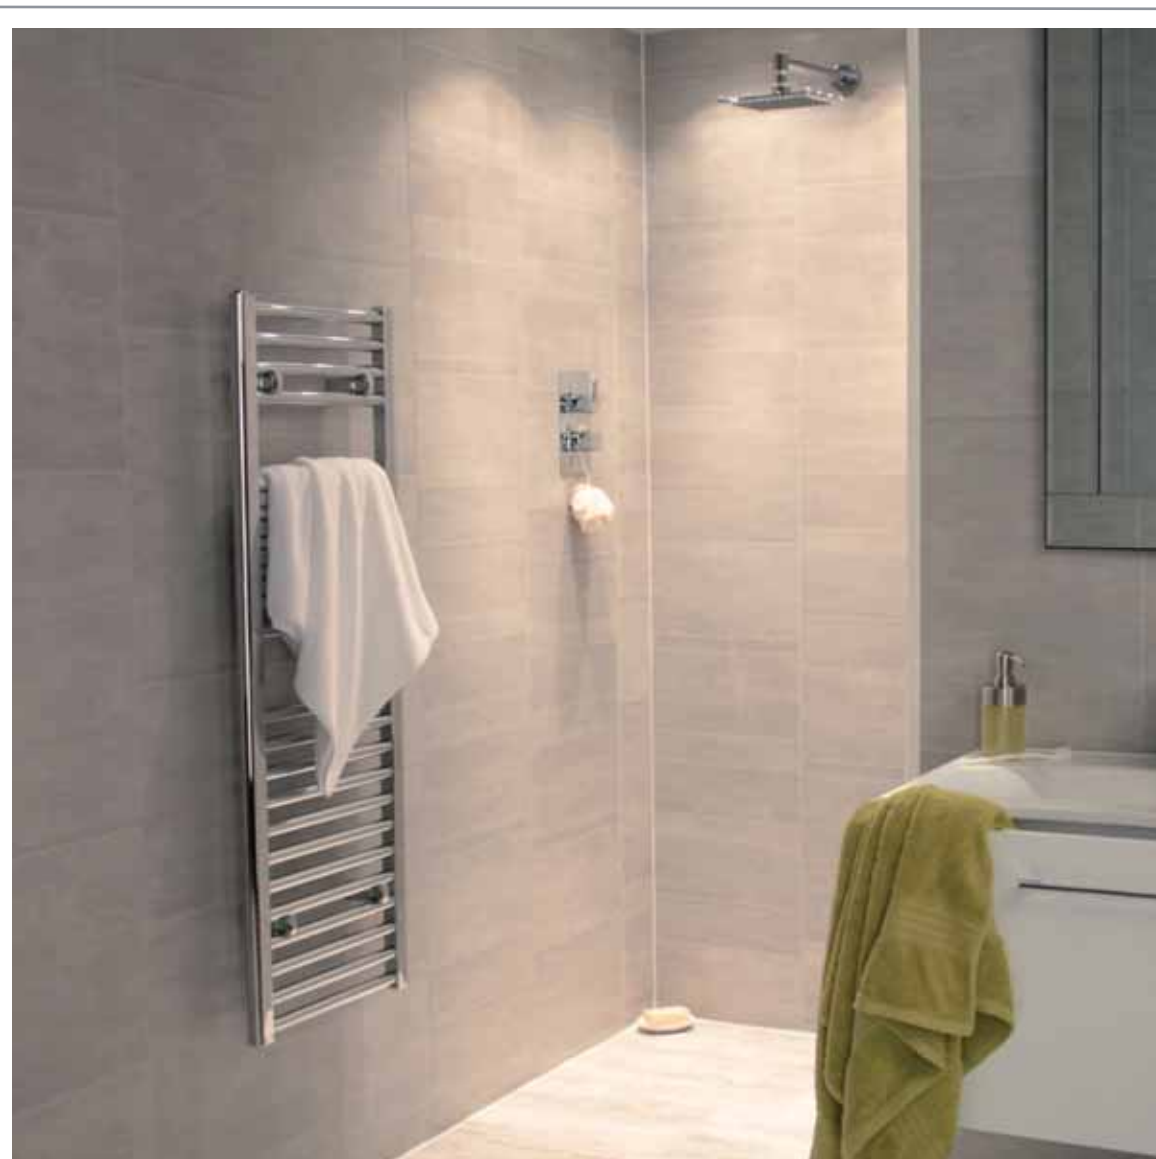

grey mosaic

The modern, matt finish featured on the Whitestone, Moonstone and Sandstone wall designs contributes to their natural stone appearance.

whitestone

The panels are available with two different sizes of offset tile designs. These can be used imaginatively to create zones in a room.